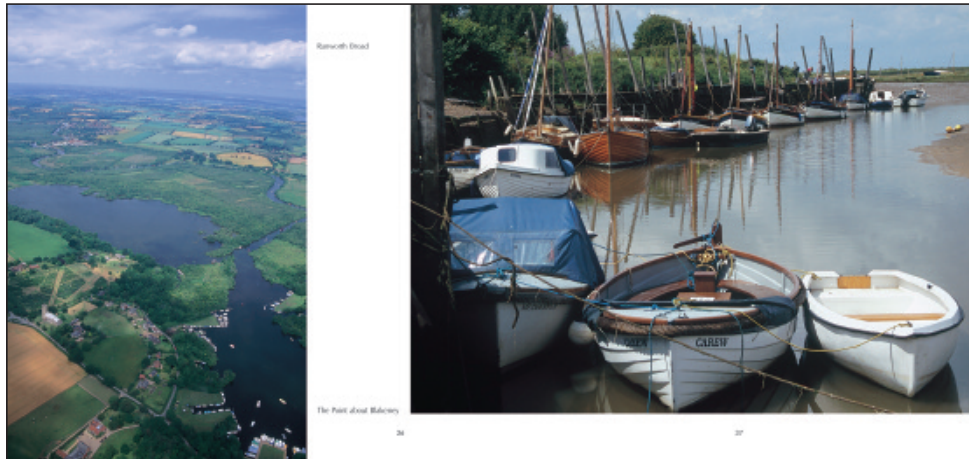

HALSGROVE TRADE PACK

THE GALLERY – NORFOLK ABOVE AND BEYOND

Example of a double page spread.